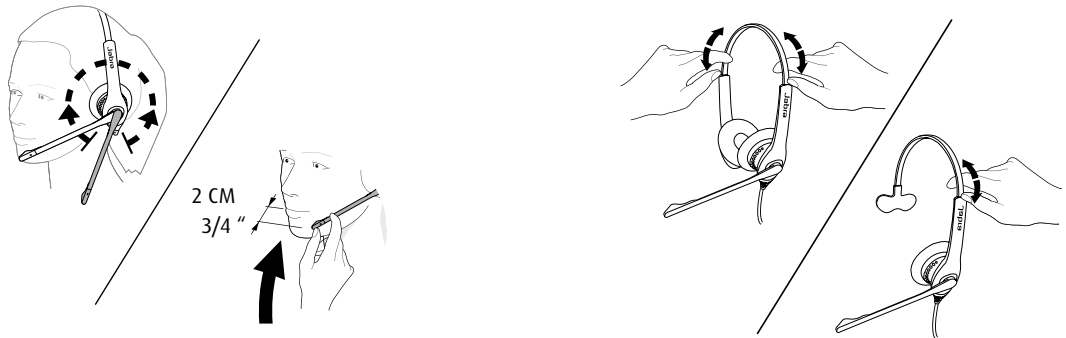

Jabra Biz 1100 corded headsets

- Tough design for intense, all-day use
- Durable headset
- Professional sound
- Lightweight and with foam ear cushions
- PeakStop™ protects against spikes in sound

Works with

How to connect

Duo or mono available with QD connectivity (USB available)

QD connectivity

How to wear

Jabra Biz 1100 has a 270° degree boom arm so it can be easily adjusted without breaking.

Duo or mono available. Adjustable headband