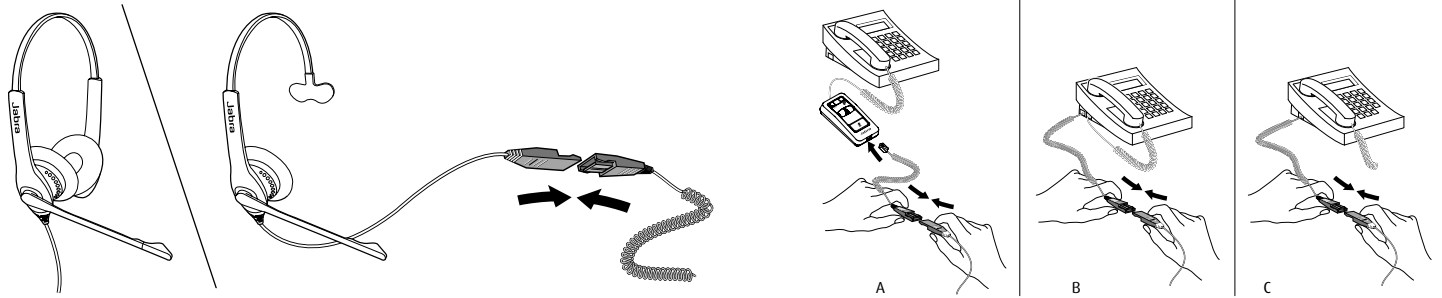

Connection and wearing style options

The Biz 1100 range offers mono and stereo models, and a choice of USB and QD versions. USB versions come with an intuitive control unit for greater call control.

At a glance:

Jabra Biz 1100 corded headsets

- Tough design for intense, all-day use
- Durable headset
- Professional sound
- Lightweight and with foam ear cushions
- PeakStop™ protects against spikes in sound

Works with

How to connect

Duo or mono available with QD connectivity (USB available)

QD connectivity

How to wear

Jabra Biz 1100 has a 270° degree boom arm so it can be easily adjusted without breaking.

Duo or mono available. Adjustable headband