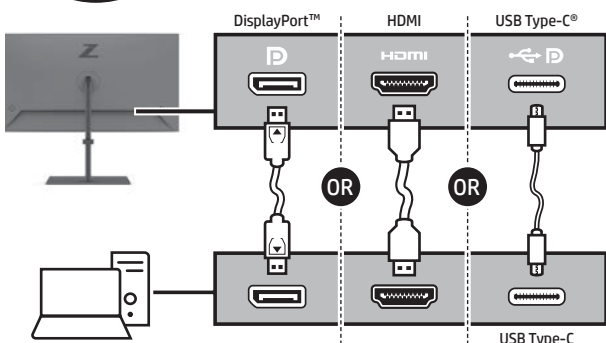

Quick Setup

Optimum Resolution:
2560 × 1440 @ 60 Hz
3849 × 2160 @ 60 Hz

1 A

B

2

3

4

5

6

www.hp.com/support

Go to www.hp.com/support to locate your user guide, drivers, and software.

انتقل إلى www.hp.com/support للعثور على دليل المستخدم والبرامج وبرامج التشغيل.
Kunjungi www.hp.com/support untuk menemukan panduan pengguna, driver, dan perangkat lunak Anda.

Отидете на www.hp.com/support, за да изтеглите ръководството за потребителя, драйвери и софтуер.

Přejděte na stránku www.hp.com/support, na které vyhledejte uživatelskou příručku, ovladače a software.

Gå til www.hp.com/support for at finde din brugervejledning, drivere og software.

Gehen Sie zu www.hp.com/support, um Ihr Benutzerhandbuch, Treiber und Software zu finden.

Vaya a www.hp.com/support para localizar su guía de usuario, controladores y software.

Μεταβείτε στη διεύθυνση www.hp.com/support για να βρείτε τον οδηγό χρήσης, προγράμματα οδήγησης και λογισμικό.

Rendez-vous sur www.hp.com/support pour accéder au manuel de l'utilisateur, aux pilotes et aux logiciels.

Visitare la pagina www.hp.com/support per individuare la guida per l'utente, i driver e il software in uso.

Пайдаланушы нұсқаулығын, драйверлерді және бағдарламалық құралды алу үшін, www.hp.com/support сілтемесіне өтіңіз.

Lai atrastu lietošanas rokasgrāmatu, draiverus un programmatūru, apmeklējiet vietni www.hp.com/support.

Eikite adresu www.hp.com/support ir susiraskite savo naudotojo vadovą, tvarkykles bei programinę įrangą.

A felhasználói útmutatók, illesztőprogramok és szoftverek megkereséséhez lépjen a www.hp.com/support oldalra.

Ga naar www.hp.com/support om de gebruikershandleiding, stuurprogramma's en software te vinden.