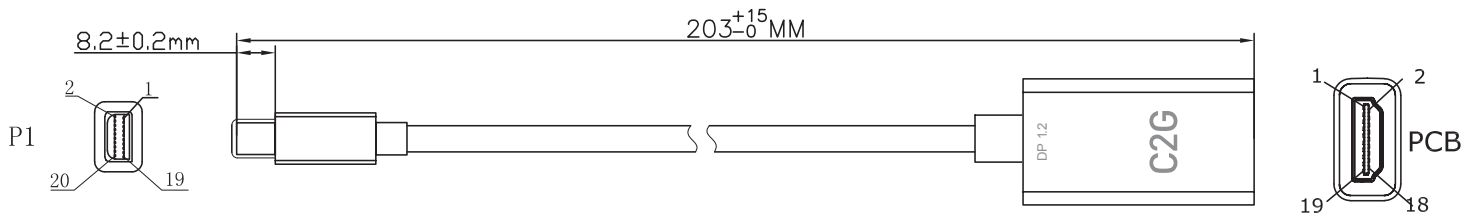

#### PHYSICAL CHARACTERISTICS:

- Input: Mini DisplayPort Male 20pin
- Output: HDMI Female Type A 19pin
- Dimensions: Overall Length: 203±15mm, Cable Length: 150±15mm, Male Connector Length: 8.2±0.2mm
- Weight: 14.8g
- Regulatory Approvals: FCC, CE