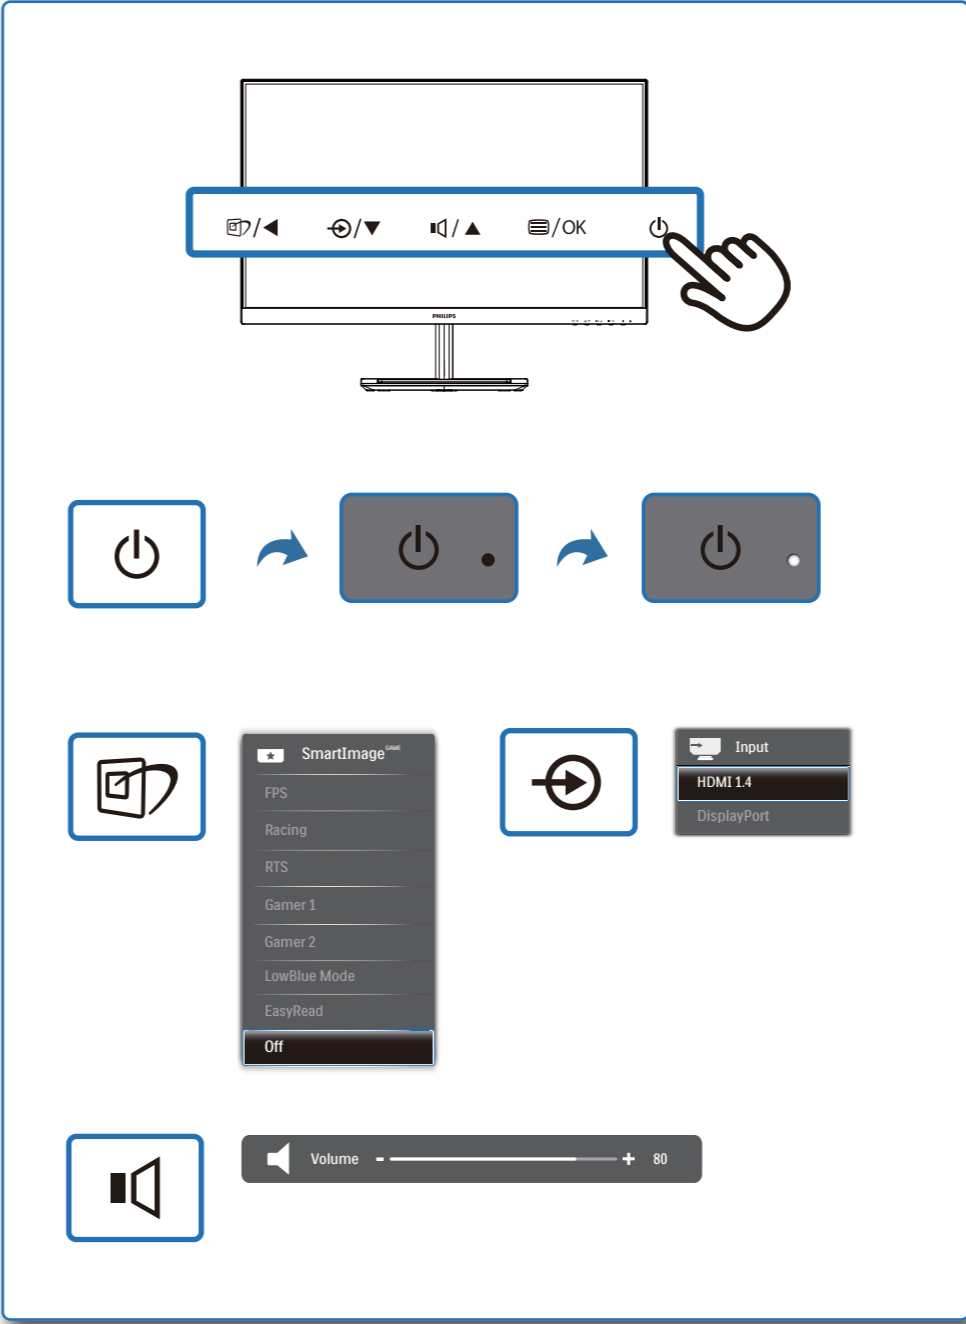

# Quick Start

Register your product and get support at [www.philips.com/welcome](http://www.philips.com/welcome)

AC/DC Adapter

\* DP

\* HDMI

\* CD

\* Different according to region. Display design may differ from those illustrated.

1

2

3

LowBlue Mode

Input

Picture

Audio

Color