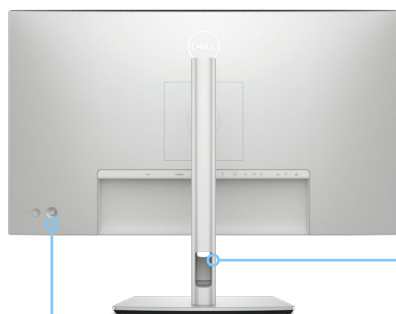

## Designed with purpose

The small base and elegant cable management system hides cords within the monitor riser.