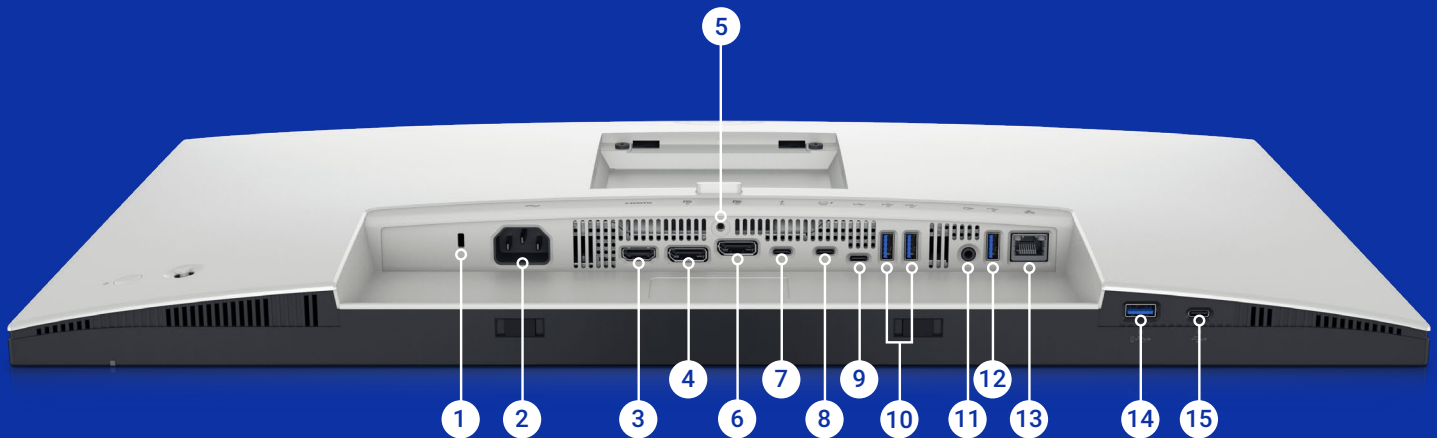

Ports & Slots

1	Security lock slot¹	9	USB Type-C upstream port (SuperSpeed USB 10Gbps, USB 3.2 Gen 2)
2	Power connector	10	2 x USB Type-A downstream port (SuperSpeed USB 10Gbps, USB 3.2 Gen 2)
3	HDMI (HDCP 1.4)(Supports up to QHD 2560 x 1440 120Hz TMDS, VRR as per specified in HDMI2.1)	11	Audio line out
4	DisplayPort 1.4	12	USB Type-A downstream port (SuperSpeed USB 10Gbps, USB 3.2 Gen 2)
5	Stand lock	13	RJ45 port
6	DisplayPort 1.4 (out)	14	USB Type-A downstream port (SuperSpeed USB 10Gbps, USB 3.2 Gen 2) with BC1.2 power charging
7	Thunderbolt™ 4 downstream port (15W) for daisy-chaining	15	USB Type-C downstream port (SuperSpeed USB 10Gbps, USB 3.2 Gen 2) with power charging (15W)
8	Thunderbolt™ 4 upstream port (Video + Data). Alternate mode with DisplayPort 1.4, power delivery up to 90W.		

¹ Based on Kensington Security Slot™