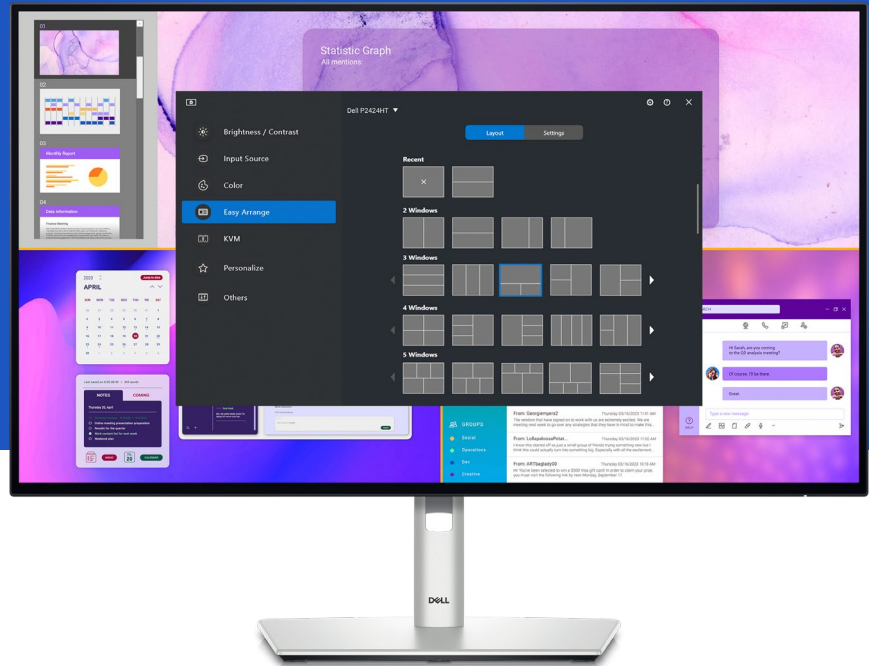

Dell Display Manager

Modern Intuitive User Interface

New modern user interface for ease of use and personalization of features with Menu launcher.

Productive at every level

Easy Arrange allows you to easily tile multiple applications across one or more screens with 48 pre-set window partitions and the ability to personalize up to five windows, giving you improved multitasking abilities. Easy Arrange Memory save the placement of your programs and applications in the layouts and restore them when you select the preferred layout.

Stay updated

Get automatic notification anytime for new updates on monitor firmware¹ and software.

Optimize front of screen experience

Get uniform color experience from your monitor seamlessly by matching the color preset of the monitor¹ and the supported ICC profile.

Easy setup and sharing of accessories

Setup a single keyboard and mouse to be shared easily between multiple PCs with USB KVM wizard.¹ Quick access menu or hotkey allow convenient fast switching between PCs.

Easy deployment

DDM is compatible with management tools such as SCCM, InTune and Command Line Interface scripts for easy IT integration and deployment with asset management.

[Download Dell Display Manager](#)

¹ Select models only.