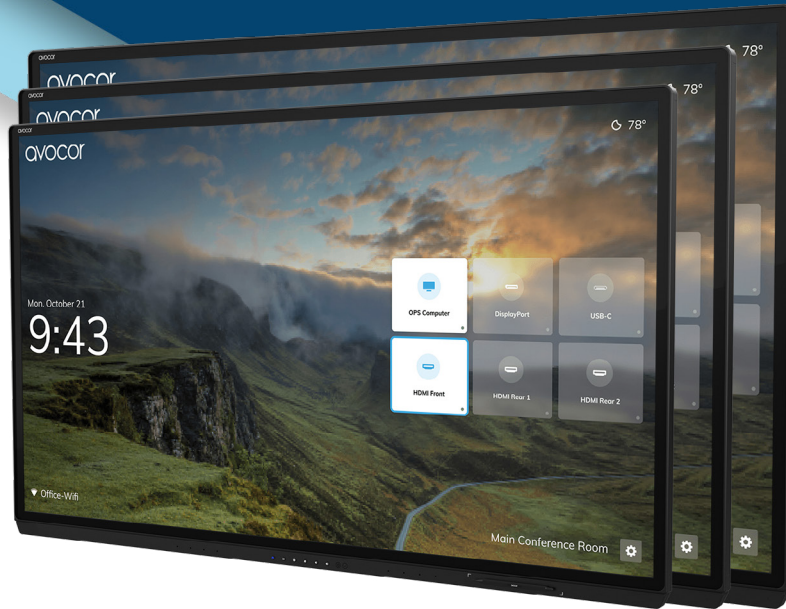

G SERIES

AVOCOR G SERIES DATASHEET

65", 75", 85"

START YOUR MEETINGS QUICKLY AND SIMPLY

Reduce time spent setting up your meeting with **single Type-C connectivity** that connects the display to any laptop in seconds. This single cable delivers 4k video, audio and USB touch while getting Ethernet, and power instantly, and the 4K HDMI output can drive a 2nd display with ease.

Built-in Doppler proximity sensors detect movement and starts-up the display without any physical contact. The **wake-on-presence sensors** detect people in the room, triggering the display to automatically wake when the room is occupied and to go into power-saving mode if no movement is detected.

The bezel-free interactive display utilizes the latest generation of **Avocor Intelligent Touch which supports palm rejection and up to 4 passive pens**. Offering object recognition as well as easily switching between pen, finger, and palm, the G series delivers a realistic writing experience, creating a fluid collaborative environment for all teammates.

Three top-edge USB ports provide easy-to-access guest connections and makes the addition of a camera simple for a seamless video conferencing solution. Integrated high-quality speakers provide a **40w crystal-clear audio experience**, while the active microphone ensures low distortion and superior echo-cancellation.